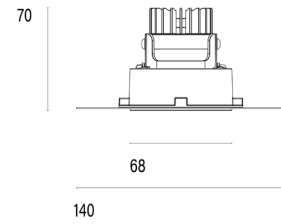

101 06 002103.011

Model

Name	Mono 060 Trimless Type 1 Recessed Downlighter
Finish	Structured White
Area	Indoor

System

Power (Luminaire)	6.8W
Power (System)	8W
Voltage	240V-AC
Optics	Rotationally Symmetrical Direct 25°
Colour Temperature	3000°K
Luminous Flux	642lm
TM30	Rf95 Rg103
CRI	Ra98
Lumen Maintenance	L90 B10 50000hrs
Chromacity	<3 McAdam Step Ellipse
Articulation	Fixed
Cut-Out	Round 85mm x 100mm Depth
Ingress Protection	IP44
Control Device	Remote Fixed Output (Included)
Class	III